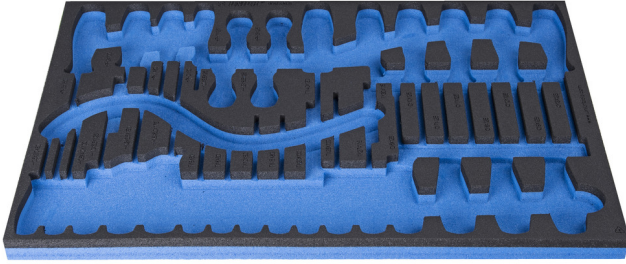

# 964/33SOS için SOS alet tepsisi

VI964/33SOS

## Profiles

## Product features

- malzeme: düşük yoğunluklu polietilen köpük
- Tool tray dimension: 564 x 364 x 30 mm
- Compatible with drawers of Eurostyle, Eurovision, Euromotion, Europlus and Hercules (front drawers) line

621382

L

564

B

364

H

30

105