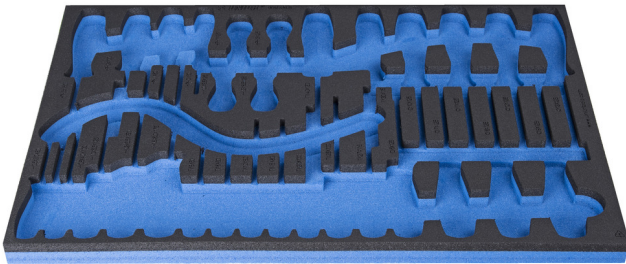

# Modul SOS pentru 964/33SOS

VI964/33SOS

## Profile

## Caracteristicile produsului

- material: spuma polietilena de joasa densitate
- Tool tray dimension: 564 x 364 x 30 mm
- Compatible with drawers of Eurostyle, Eurovision, Euromotion, Europlus and Hercules (front drawers) line

621382

L

564

B

364

H

30

105