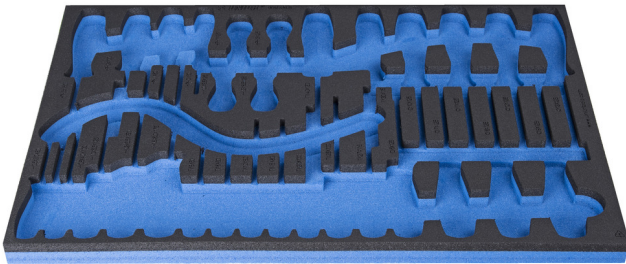

SOS tool tray for 964/33SOS

vI964/33SOS

프로파일

제품 특징

- material: low density polyethylene foam
- Tool tray dimension: 564 x 364 x 30 mm
- Compatible with drawers of Eurostyle, Eurovision, Euromotion, Europlus and Hercules (front drawers) line

621382

L

564

B

364

H

30

105