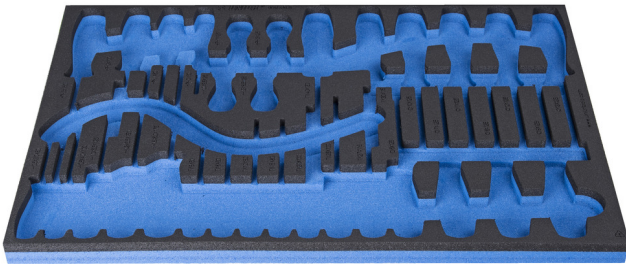

# SOS tool tray for 964/33SOS

VI964/33SOS

## 제품 특징

- material: low density polyethylene foam
- Tool tray dimension: 564 x 364 x 30 mm
- Compatible with drawers of Eurostyle, Eurovision, Europlus and Hercules (front drawers) line

621382

L

564

B

364

H