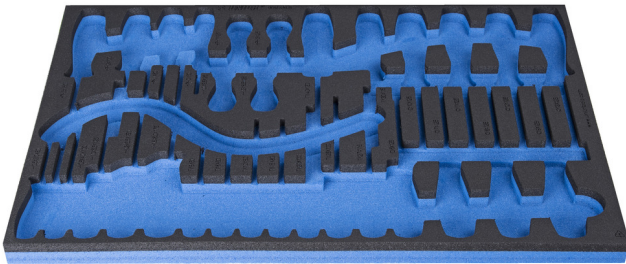

SOS tool tray for 964/33SOS

VI964/33SOS

Profiles

Product features

- material: low density polyethylene foam
- Tool tray dimension: 564 x 364 x 30 mm
- Compatible with drawers of Eurostyle, Eurovision, Europlus and Hercules (front drawers) line

621382

L

564

B

364

H

30

105