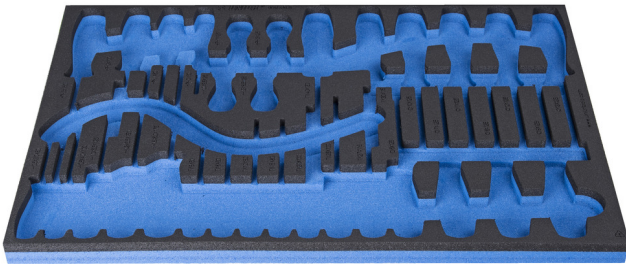

# SOS tool tray for 964/33SOS

vI964/33SOS

## Product features

- material: low density polyethylene foam
- Tool tray dimension: 564 x 364 x 30 mm
- Compatible with drawers of Eurostyle, Eurovision, Euromotion, Europlus and Hercules (front drawers) line

621382

L

564

B

364

H

30

105