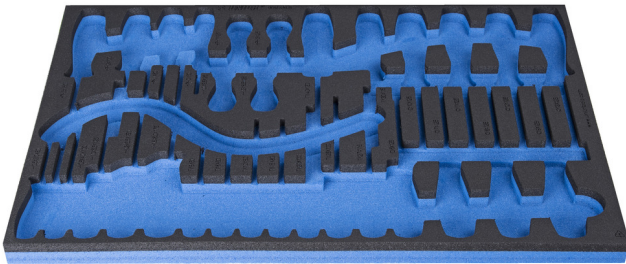

SOS tool tray for 964/33SOS

vI964/33SOS

Profiles

Product features

- material: low density polyethylene foam
- Tool tray dimension: 564 x 364 x 30 mm
- Compatible with drawers of Eurostyle, Eurovision, Euromotion, Europlus and Hercules (front drawers) line

621382

L

564

B

364

H

30

105