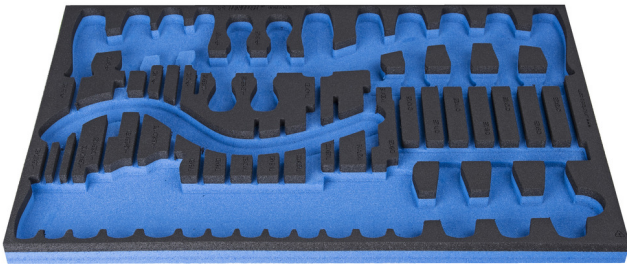

# 964/33SOS的SOS工具托盘

VI964/33SOS

## 产品属性

- 材料：低密度聚乙烯泡沫
- Tool tray dimension: 564 x 364 x 30 mm
- Compatible with drawers of Eurostyle, Eurovision, Europlus and Hercules (front drawers) line

621382

L

564

B

364

H