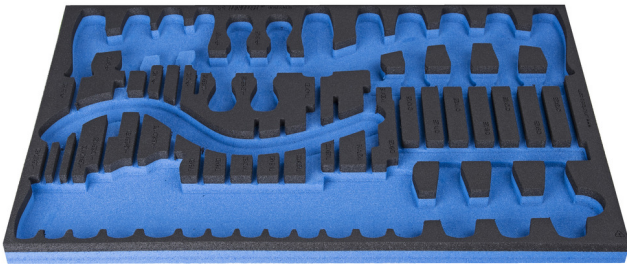

964/33SOS的SOS工具托盘

VI964/33SOS

配置文件

产品属性

- 材料：低密度聚乙烯泡沫
- Tool tray dimension: 564 x 364 x 30 mm
- Compatible with drawers of Eurostyle, Eurovision, Euromotion, Europlus and Hercules (front drawers) line

621382

L

564

B

364

H

30

105

* Images of products are symbolic. All dimensions are in mm, and weight in grams. All listed dimensions may vary in tolerance.