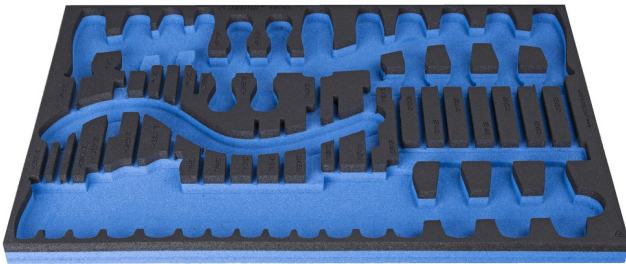

# 964/33SOS的SOS工具托盘

VI964/33SOS

## 产品属性

- 材料：低密度聚乙烯泡沫
- Tool tray dimension: 564 x 364 x 30 mm
- Compatible with drawers of Eurostyle, Eurovision, Euromotion, Europlus and Hercules (front drawers) line

621382

L

564

B

364

H