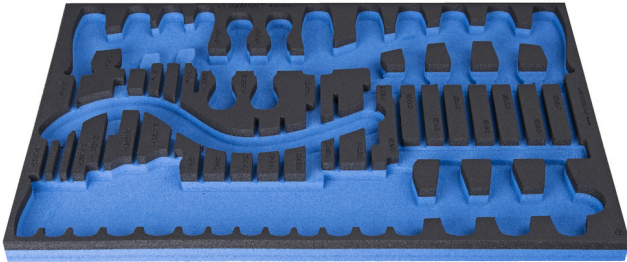

964/33SOS的SOS工具托盘

VI964/33SOS

配置文件

产品属性

- 材料：低密度聚乙烯泡沫
- Tool tray dimension: 564 x 364 x 30 mm
- Compatible with drawers of Eurostyle, Eurovision, Euromotion, Europlus and Hercules (front drawers) line

621382

L

564

B

364

H

30

105

* Images of products are symbolic. All dimensions are in mm, and weight in grams. All listed dimensions may vary in tolerance.