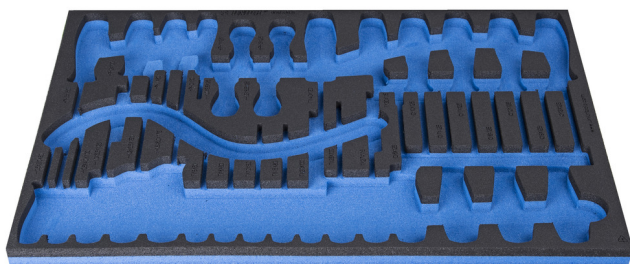

# SOS uložak za art. 964/33SOS

VI964/33SOS

## Atributi proizvoda

- materijal: polietilenska pjena male gustoće
- Tool tray dimension: 564 x 364 x 30 mm
- Compatible with drawers of Eurostyle, Eurovision, Euromotion, Europlus and Hercules (front drawers) line

621382

L

564

B

364

H

30

105