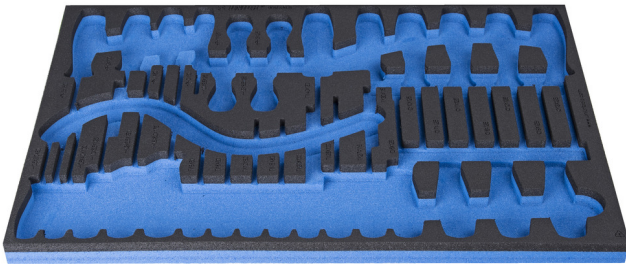

SOS tool tray for 964/33SOS

VI964/33SOS

Profielen

Product attributen

- material: low density polyethylene foam
- Tool tray dimension: 564 x 364 x 30 mm
- Compatible with drawers of Eurostyle, Eurovision, Euromotion, Europlus and Hercules (front drawers) line

621382

L

564

B

364

H

30

105