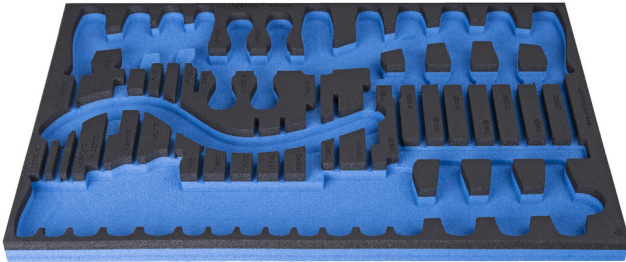

SOS tool tray for 964/33SOS

VI964/33SOS

Profielen

Product attributen

- material: low density polyethylene foam
- Tool tray dimension: 564 x 364 x 30 mm
- Compatible with drawers of Eurostyle, Eurovision, Euromotion, Europlus and Hercules (front drawers) line

621382

L

564

B

364

H

30

105