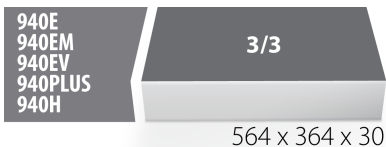

SOS tool tray for 964/33SOS

vI964/33SOS

Profiles

Product features

- material: low density polyethylene foam
- Tool tray dimension: 564 x 364 x 30 mm
- Compatible with drawers of Eurostyle, Eurovision, Euromotion, Europlus and Hercules (front drawers) line

621382

L

564

B

364

H

30

105

* Images of products are symbolic. All dimensions are in mm, and weight in grams. All listed dimensions may vary in tolerance.