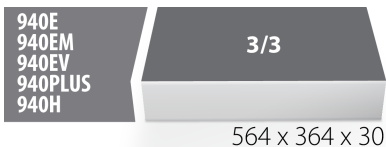

SOS tool tray for 964/33SOS

vI964/33SOS

Profiles

Product features

- material: low density polyethylene foam
- Tool tray dimension: 564 x 364 x 30 mm
- Compatible with drawers of Eurostyle, Eurovision, Euromotion, Europlus and Hercules (front drawers) line

621382

L

564

B

364

H

30

105

* Images of products are symbolic. All dimensions are in mm, and weight is in grams. All listed dimensions may vary in tolerance.