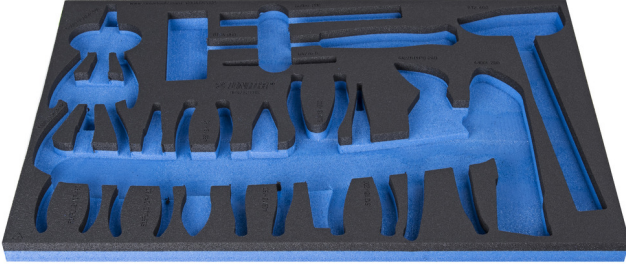

# 964/32SOS için SOS alet tepsi

VI964/32SOS

## Profiles

## Product features

- malzeme: düşük yoğunluklu polietilen köpük
- Tool tray dimension: 564 x 364 x 30 mm
- Compatible with drawers of Eurostyle, Eurovision, Euromotion, Europlus and Hercules (front drawers) line

621381

L

564

B

364

H

30

149