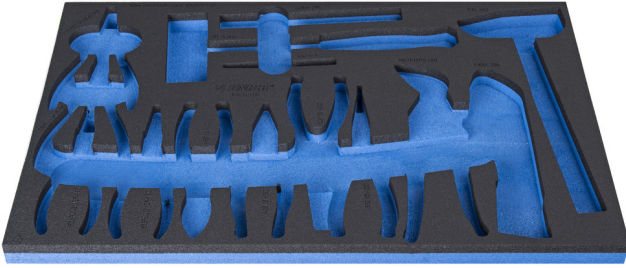

# 964/32SOS için SOS alet tepsisi

VI964/32SOS

## Profiles

## Product features

- malzeme: düşük yoğunluklu polietilen köpük
- Tool tray dimension: 564 x 364 x 30 mm
- Compatible with drawers of Eurostyle, Eurovision, Euromotion, Europlus and Hercules (front drawers) line

621381

L

564

B

364

H

30

149