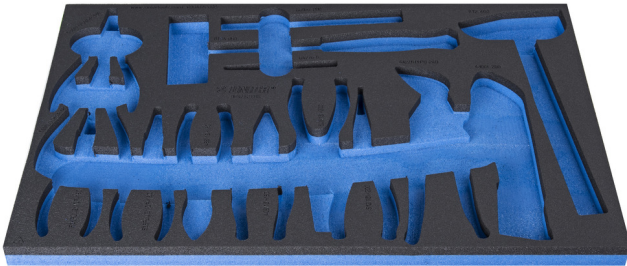

SOS tool tray for 964/32SOS

vI964/32SOS

프로파일

제품 특징

- material: low density polyethylene foam
- Tool tray dimension: 564 x 364 x 30 mm
- Compatible with drawers of Eurostyle, Eurovision, Euromotion, Europlus and Hercules (front drawers) line

621381

L

564

B

364

H

30

149

* Images of products are symbolic. All dimensions are in mm, and weight in grams. All listed dimensions may vary in tolerance.