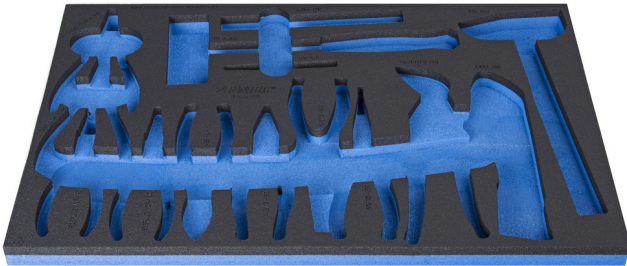

# SOS tool tray for 964/32SOS

VI964/32SOS

## 프로파일

## 제품 특징

- material: low density polyethylene foam
- Tool tray dimension: 564 x 364 x 30 mm
- Compatible with drawers of Eurostyle, Eurovision, Europlus and Hercules (front drawers) line

621381

L

564

B

364

H