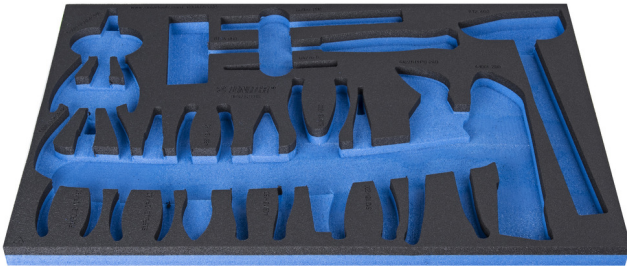

SOS tool tray for 964/32SOS

vI964/32SOS

프로파일

제품 특징

- material: low density polyethylene foam
- Tool tray dimension: 564 x 364 x 30 mm
- Compatible with drawers of Eurostyle, Eurovision, Euromotion, Europlus and Hercules (front drawers) line

621381

L

564

B

364

H

30

149

* Images of products are symbolic. All dimensions are in mm, and weight is in grams. All listed dimensions may vary in tolerance.