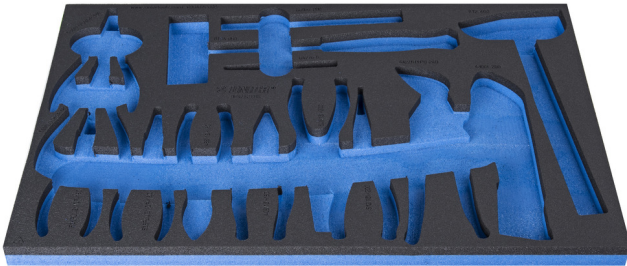

# SOS tool tray for 964/32SOS

VI964/32SOS

## Profiles

## Product features

- material: low density polyethylene foam
- Tool tray dimension: 564 x 364 x 30 mm
- Compatible with drawers of Eurostyle, Eurovision, Euromotion, Europlus and Hercules (front drawers) line

621381

L

564

B

364

H

30

149