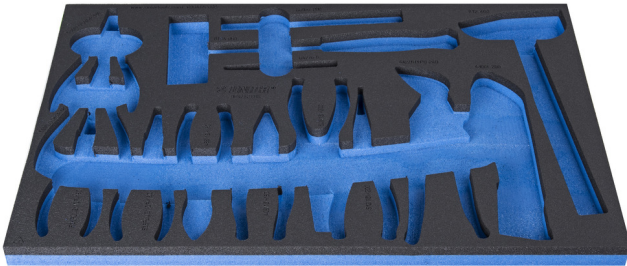

SOS tool tray for 964/32SOS

vI964/32SOS

Profiles

Product features

- material: low density polyethylene foam
- Tool tray dimension: 564 x 364 x 30 mm
- Compatible with drawers of Eurostyle, Eurovision, Euromotion, Europlus and Hercules (front drawers) line

621381

L

564

B

364

H

30

149

* Images of products are symbolic. All dimensions are in mm, and weight in grams. All listed dimensions may vary in tolerance.