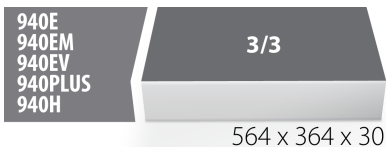

SOS tool tray for 964/32SOS

vI964/32SOS

Profiles

Product features

- material: low density polyethylene foam
- Tool tray dimension: 564 x 364 x 30 mm
- Compatible with drawers of Eurostyle, Eurovision, Euromotion, Europlus and Hercules (front drawers) line

621381

L

564

B

364

H

30

149

* Images of products are symbolic. All dimensions are in mm, and weight in grams. All listed dimensions may vary in tolerance.