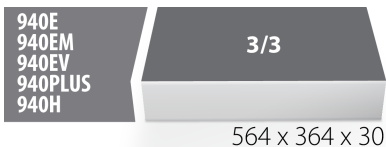

## Product features

- material: low density polyethylene foam
- Tool tray dimension: 564 x 364 x 30 mm
- Compatible with drawers of Eurostyle, Eurovision, Euromotion, Europlus and Hercules (front drawers) line

\* Images of products are symbolic. All dimensions are in mm, and weight is in grams. All listed dimensions may vary in tolerance.