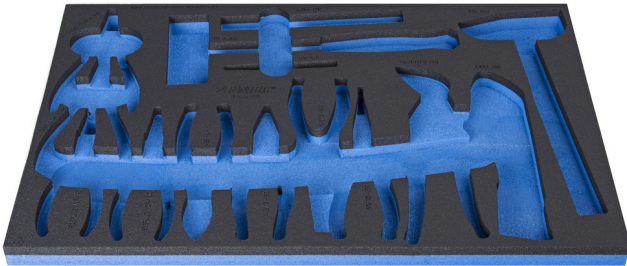

SOS tool tray for 964/32SOS

VI964/32SOS

Profiles

Product features

- material: low density polyethylene foam
- Tool tray dimension: 564 x 364 x 30 mm
- Compatible with drawers of Eurostyle, Eurovision, Europlus and Hercules (front drawers) line

621381

L

564

B

364

H

30

149

* Images of products are symbolic. All dimensions are in mm, and weight in grams. All listed dimensions may vary in tolerance.