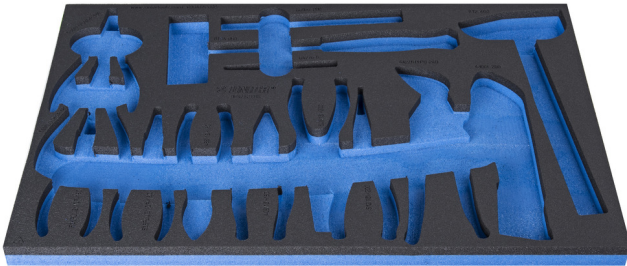

964/32SOS的SOS工具托盘

VI964/32SOS

配置文件

产品属性

- 材料：低密度聚乙烯泡沫
- Tool tray dimension: 564 x 364 x 30 mm
- Compatible with drawers of Eurostyle, Eurovision, Euromotion, Europlus and Hercules (front drawers) line

621381

L

564

B

364

H

30

149

* Images of products are symbolic. All dimensions are in mm, and weight in grams. All listed dimensions may vary in tolerance.