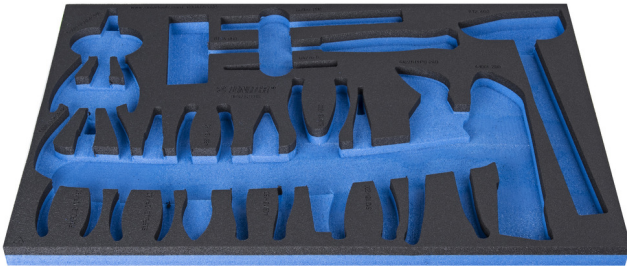

964/32SOS的SOS工具托盘

VI964/32SOS

配置文件

产品属性

- 材料：低密度聚乙烯泡沫
- Tool tray dimension: 564 x 364 x 30 mm
- Compatible with drawers of Eurostyle, Eurovision, Euromotion, Europlus and Hercules (front drawers) line

621381

L

564

B

364

H

30

149

* Images of products are symbolic. All dimensions are in mm, and weight is in grams. All listed dimensions may vary in tolerance.