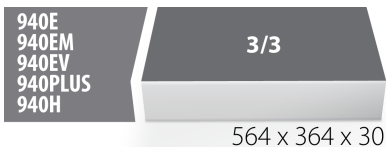

## Product attributen

- material: low density polyethylene foam
- Tool tray dimension: 564 x 364 x 30 mm
- Compatible with drawers of Eurostyle, Eurovision, Euromotion, Europlus and Hercules (front drawers) line