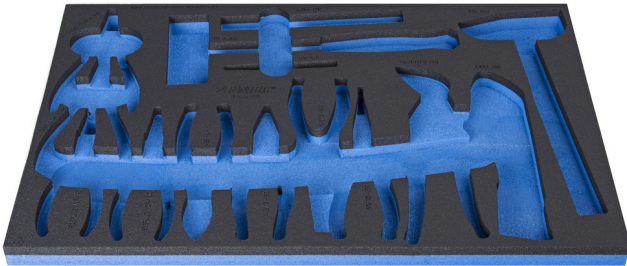

# SOS tool tray for 964/32SOS

VI964/32SOS

## Product attributen

- material: low density polyethylene foam
- Tool tray dimension: 564 x 364 x 30 mm
- Compatible with drawers of Eurostyle, Eurovision, Euromotion, Europlus and Hercules (front drawers) line

621381

L

564

B

364

H

30

149