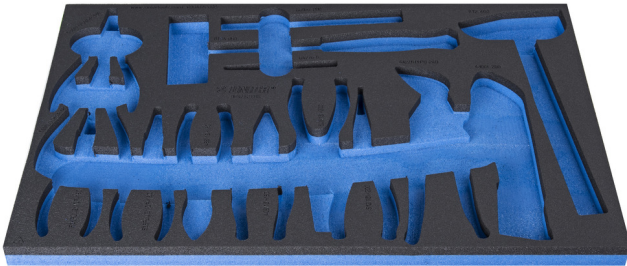

SOS tool tray for 964/32SOS

vI964/32SOS

Profiles

Product features

- material: low density polyethylene foam
- Tool tray dimension: 564 x 364 x 30 mm
- Compatible with drawers of Eurostyle, Eurovision, Europlus and Hercules (front drawers) line

621381

L

564

B

364

H

30

149

* Images of products are symbolic. All dimensions are in mm, and weight in grams. All listed dimensions may vary in tolerance.