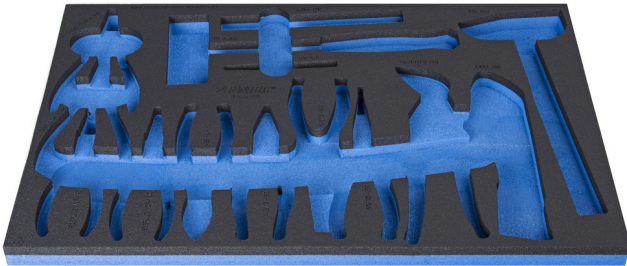

SOS tool tray for 964/32SOS

VI964/32SOS

Profiles

Product features

- material: low density polyethylene foam
- Tool tray dimension: 564 x 364 x 30 mm
- Compatible with drawers of Eurostyle, Eurovision, Euromotion, Europlus and Hercules (front drawers) line

621381

L

564

B

364

H

30

149

* Images of products are symbolic. All dimensions are in mm, and weight in grams. All listed dimensions may vary in tolerance.