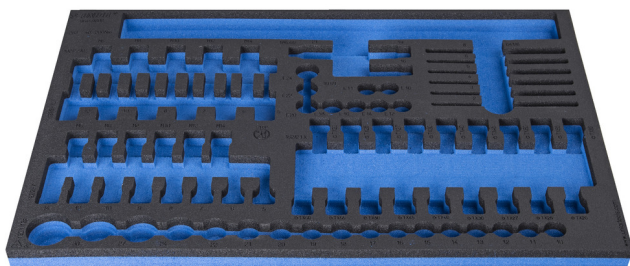

# Modul SOS pentru 964/31SOS

VI964/31SOS

## Profile

## Caracteristicile produsului

- material: spuma polietilena de joasa densitate
- Tool tray dimension: 564 x 364 x 30 mm
- Compatible with drawers of Eurostyle, Eurovision, Euromotion, Europlus and Hercules (front drawers) line

621380

L

564

B

364

H

30

148