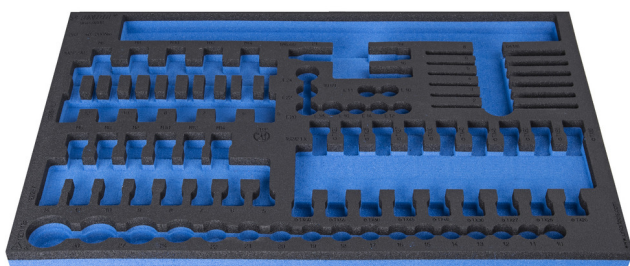

# Modul SOS pentru 964/31SOS

VI964/31SOS

## Profile

## Caracteristicile produsului

- material: spuma polietilena de joasa densitate
- Tool tray dimension: 564 x 364 x 30 mm
- Compatible with drawers of Eurostyle, Eurovision, Euromotion, Europlus and Hercules (front drawers) line

621380

L

564

B

364

H

30

148