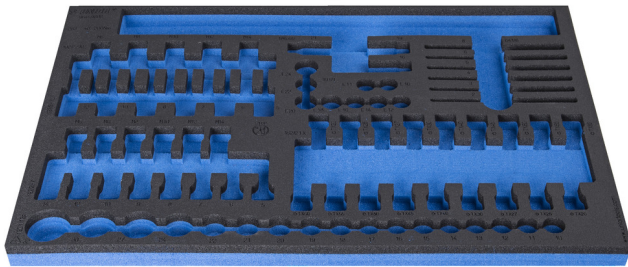

# SOS tool tray for 964/31SOS

VI964/31SOS

## Product attributen

- materiaal: polyethyleenschuim met lage dichtheid
- Tool tray dimension: 564 x 364 x 30 mm
- Compatible with drawers of Eurostyle, Eurovision, Euromotion, Europlus and Hercules (front drawers) line

621380

L

564

B

364

H

30

148