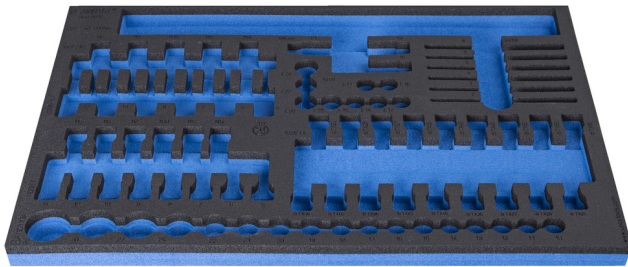

SOS tool tray for 964/31SOS

vI964/31SOS

프로파일

제품 특징

- material: low density polyethylene foam
- Tool tray dimension: 564 x 364 x 30 mm
- Compatible with drawers of Eurostyle, Eurovision, Euromotion, Europlus and Hercules (front drawers) line

621380

L

564

B

364

H

30

148

* Images of products are symbolic. All dimensions are in mm, and weight in grams. All listed dimensions may vary in tolerance.