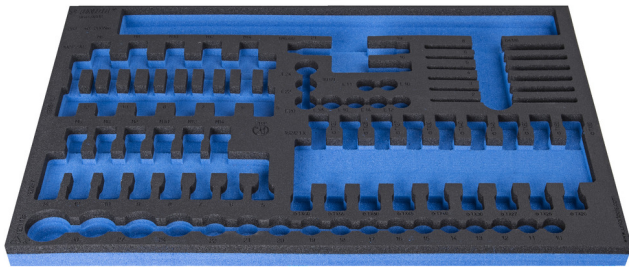

SOS tool tray for 964/31SOS

vI964/31SOS

프로파일

제품 특징

- material: low density polyethylene foam
- Tool tray dimension: 564 x 364 x 30 mm
- Compatible with drawers of Eurostyle, Eurovision, Euromotion, Europlus and Hercules (front drawers) line

621380

L

564

B

364

H

30

148