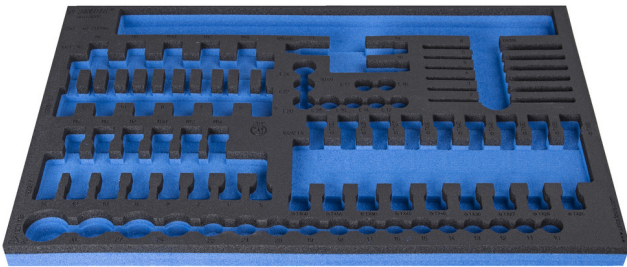

# SOS tool tray for 964/31SOS

vI964/31SOS

## 제품 특징

- material: low density polyethylene foam
- Tool tray dimension: 564 x 364 x 30 mm
- Compatible with drawers of Eurostyle, Eurovision, Euromotion, Europlus and Hercules (front drawers) line

621380

L

564

B

364

H

30

148

\* Images of products are symbolic. All dimensions are in mm, and weight in grams. All listed dimensions may vary in tolerance.