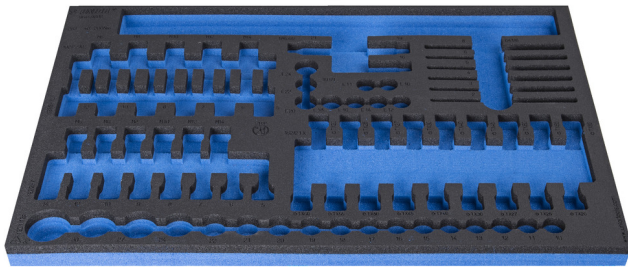

# SOS tool tray for 964/31SOS

vI964/31SOS

## Product features

- material: low density polyethylene foam
- Tool tray dimension: 564 x 364 x 30 mm
- Compatible with drawers of Eurostyle, Eurovision, Euromotion, Europlus and Hercules (front drawers) line

621380

L

564

B

364

H

30

148