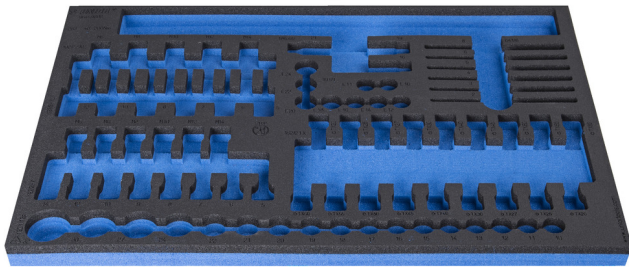

SOS tool tray for 964/31SOS

vI964/31SOS

Profiles

Product features

- material: low density polyethylene foam
- Tool tray dimension: 564 x 364 x 30 mm
- Compatible with drawers of Eurostyle, Eurovision, Euromotion, Europlus and Hercules (front drawers) line

621380

L

564

B

364

H

30

148

* Images of products are symbolic. All dimensions are in mm, and weight in grams. All listed dimensions may vary in tolerance.