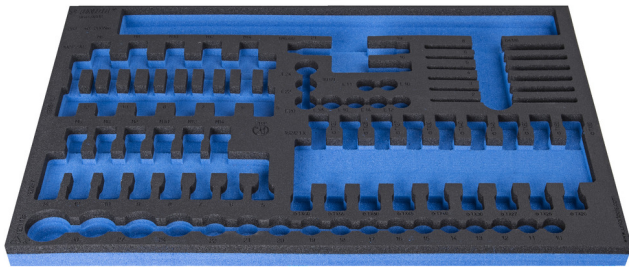

# 964/31SOS的SOS工具托盘

vI964/31SOS

## 产品属性

- 材料：低密度聚乙烯泡沫
- Tool tray dimension: 564 x 364 x 30 mm
- Compatible with drawers of Eurostyle, Eurovision, Euromotion, Europlus and Hercules (front drawers) line

621380

L

564

B

364

H