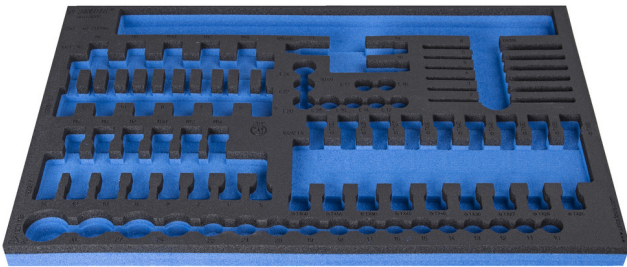

964/31SOS的SOS工具托盘

VI964/31SOS

配置文件

产品属性

- 材料：低密度聚乙烯泡沫
- Tool tray dimension: 564 x 364 x 30 mm
- Compatible with drawers of Eurostyle, Eurovision, Euromotion, Europlus and Hercules (front drawers) line

621380

L

564

B

364

H

30

148

* Images of products are symbolic. All dimensions are in mm, and weight in grams. All listed dimensions may vary in tolerance.