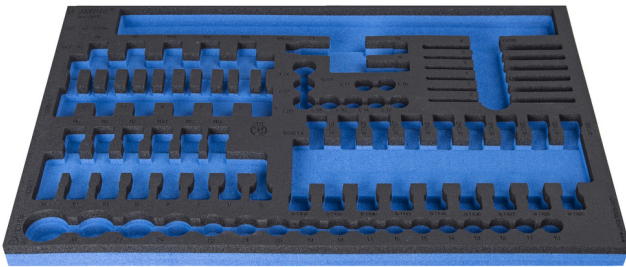

SOS tool tray for 964/31SOS

vI964/31SOS

Profiles

Product features

- material: low density polyethylene foam
- Tool tray dimension: 564 x 364 x 30 mm
- Compatible with drawers of Eurostyle, Eurovision, Euromotion, Europlus and Hercules (front drawers) line

621380

L

564

B

364

H

30

148

* Images of products are symbolic. All dimensions are in mm, and weight in grams. All listed dimensions may vary in tolerance.