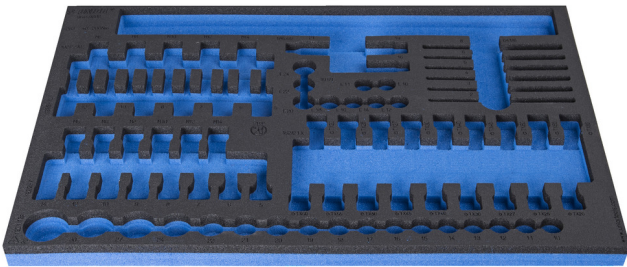

SOS tool tray for 964/31SOS

vI964/31SOS

Profiles

Product features

- material: low density polyethylene foam
- Tool tray dimension: 564 x 364 x 30 mm
- Compatible with drawers of Eurostyle, Eurovision, Euromotion, Europlus and Hercules (front drawers) line

621380

L

564

B

364

H

30

148

* Images of products are symbolic. All dimensions are in mm, and weight in grams. All listed dimensions may vary in tolerance.