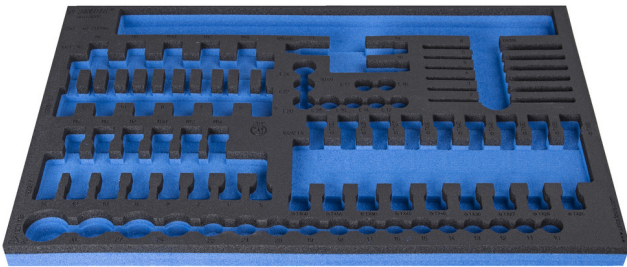

SOS tool tray for 964/31SOS

vI964/31SOS

Profiles

Product features

- material: low density polyethylene foam
- Tool tray dimension: 564 x 364 x 30 mm
- Compatible with drawers of Eurostyle, Eurovision, Europlus and Hercules (front drawers) line

621380

L

564

B

364

H

30

148

* Images of products are symbolic. All dimensions are in mm, and weight in grams. All listed dimensions may vary in tolerance.