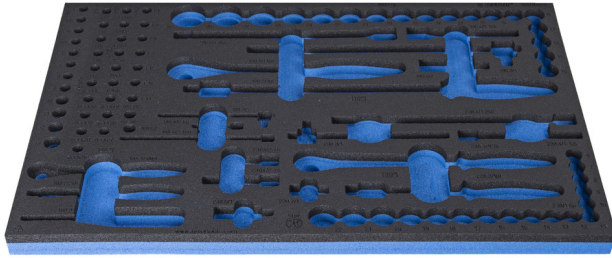

# 964/30SOS için SOS alet tepsisi

vI964/30SOS

## Profiles

## Product features

- malzeme: düşük yoğunluklu polietilen köpük
- Tool tray dimension: 564 x 364 x 30 mm
- Compatible with drawers of Eurostyle, Eurovision, Euromotion, Europlus and Hercules (front drawers) line

621379

L

564

B

364

H

30

138