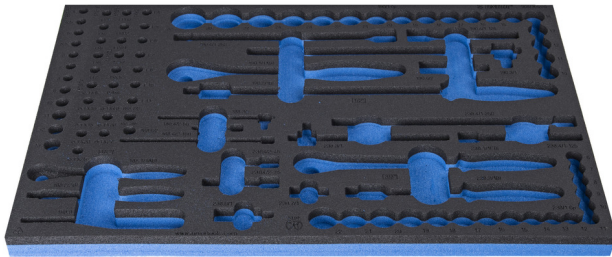

# SOS tool tray for 964/30SOS

VI964/30SOS

## Product attributen

- materiaal: polyethyleenschuim met lage dichtheid
- Tool tray dimension: 564 x 364 x 30 mm
- Compatible with drawers of Eurostyle, Eurovision, Europlus and Hercules (front drawers) line

621379

L

564

B

364

H

30

138