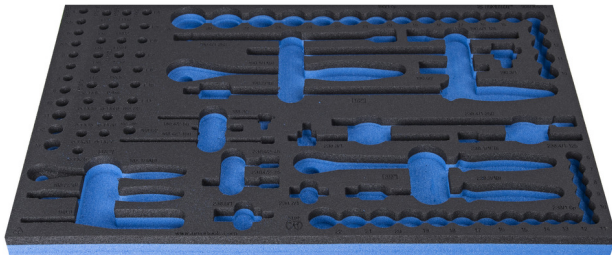

# SOS tool tray for 964/30SOS

VI964/30SOS

## Product attributen

- materiaal: polyethyleenschuim met lage dichtheid
- Tool tray dimension: 564 x 364 x 30 mm
- Compatible with drawers of Eurostyle, Eurovision, Euromotion, Europlus and Hercules (front drawers) line

621379

L

564

B

364

H

30

138