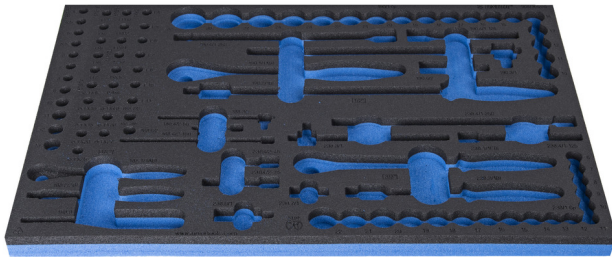

# SOS tool tray for 964/30SOS

vI964/30SOS

## 제품 특징

- material: low density polyethylene foam
- Tool tray dimension: 564 x 364 x 30 mm
- Compatible with drawers of Eurostyle, Eurovision, Europlus and Hercules (front drawers) line

621379

L

564

B

364

H