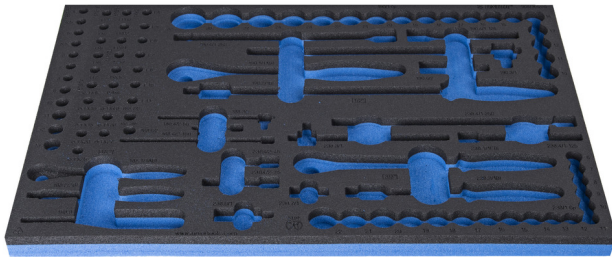

# SOS tool tray for 964/30SOS

vI964/30SOS

## 제품 특징

- material: low density polyethylene foam
- Tool tray dimension: 564 x 364 x 30 mm
- Compatible with drawers of Eurostyle, Eurovision, Euromotion, Europlus and Hercules (front drawers) line

621379

L

564

B

364

H

30

138

\* Images of products are symbolic. All dimensions are in mm, and weight in grams. All listed dimensions may vary in tolerance.