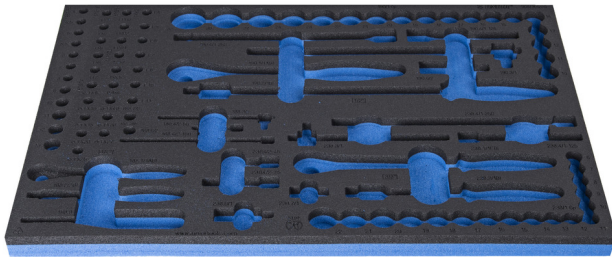

SOS tool tray for 964/30SOS

vI964/30SOS

프로파일

제품 특징

- material: low density polyethylene foam
- Tool tray dimension: 564 x 364 x 30 mm
- Compatible with drawers of Eurostyle, Eurovision, Euromotion, Europlus and Hercules (front drawers) line

621379

L

564

B

364

H

30

138

* Images of products are symbolic. All dimensions are in mm, and weight is in grams. All listed dimensions may vary in tolerance.