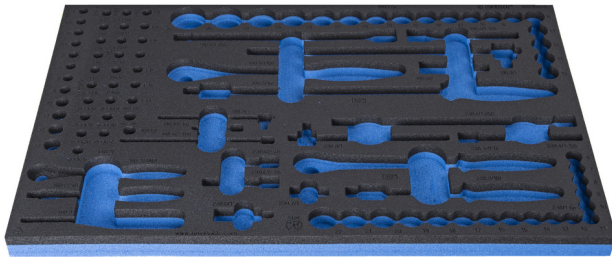

SOS tool tray for 964/30SOS

vI964/30SOS

Profiles

Product features

- material: low density polyethylene foam
- Tool tray dimension: 564 x 364 x 30 mm
- Compatible with drawers of Eurostyle, Eurovision, Euromotion, Europlus and Hercules (front drawers) line

621379

L

564

B

364

H

30

138

* Images of products are symbolic. All dimensions are in mm, and weight is in grams. All listed dimensions may vary in tolerance.