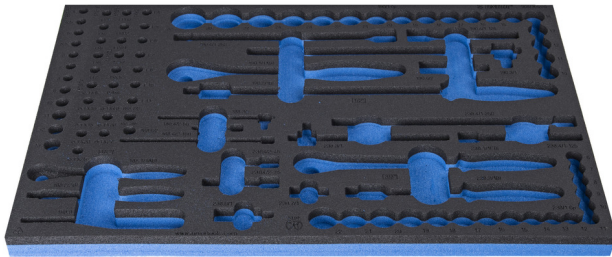

# SOS tool tray for 964/30SOS

vI964/30SOS

## Profiles

## Product features

- material: low density polyethylene foam
- Tool tray dimension: 564 x 364 x 30 mm
- Compatible with drawers of Eurostyle, Eurovision, Euromotion, Europlus and Hercules (front drawers) line

621379

L

564

B

364

H

30

138