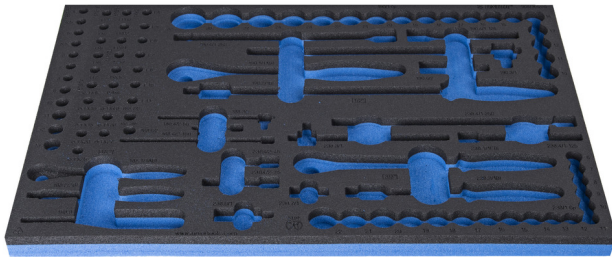

SOS tool tray for 964/30SOS

vI964/30SOS

Profiles

Product features

- material: low density polyethylene foam
- Tool tray dimension: 564 x 364 x 30 mm
- Compatible with drawers of Eurostyle, Eurovision, Europlus and Hercules (front drawers) line

621379

L

564

B

364

H

30

138

* Images of products are symbolic. All dimensions are in mm, and weight in grams. All listed dimensions may vary in tolerance.