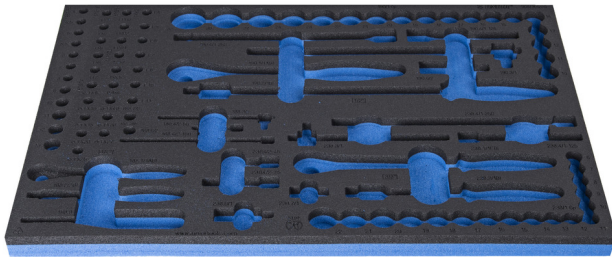

964/30SOS的SOS工具托盘

vI964/30SOS

配置文件

产品属性

- 材料：低密度聚乙烯泡沫
- Tool tray dimension: 564 x 364 x 30 mm
- Compatible with drawers of Eurostyle, Eurovision, Euromotion, Europlus and Hercules (front drawers) line

621379

L

564

B

364

H

30

138

* Images of products are symbolic. All dimensions are in mm, and weight is in grams. All listed dimensions may vary in tolerance.