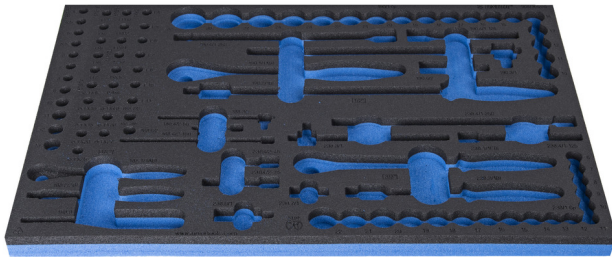

# 964/30SOS的SOS工具托盘

vI964/30SOS

## 产品属性

- 材料：低密度聚乙烯泡沫
- Tool tray dimension: 564 x 364 x 30 mm
- Compatible with drawers of Eurostyle, Eurovision, Euromotion, Europlus and Hercules (front drawers) line

621379

L

564

B

364

H