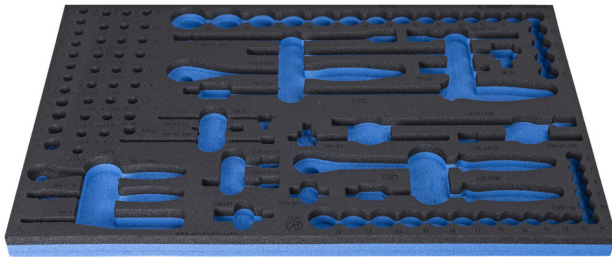

964/30SOS的SOS工具托盘

vI964/30SOS

配置文件

产品属性

- 材料：低密度聚乙烯泡沫
- Tool tray dimension: 564 x 364 x 30 mm
- Compatible with drawers of Eurostyle, Eurovision, Euromotion, Europlus and Hercules (front drawers) line

621379

L

564

B

364

H

30

138

* Images of products are symbolic. All dimensions are in mm, and weight in grams. All listed dimensions may vary in tolerance.