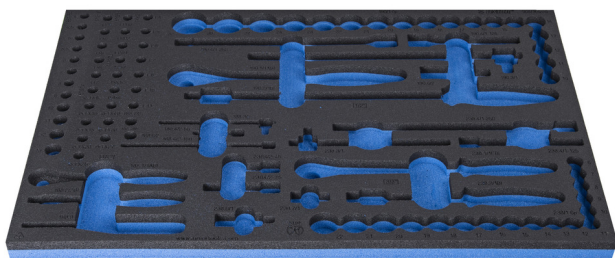

# SOS uložak za art. 964/30SOS

vI964/30SOS

## Atributi proizvoda

- materijal: polietilenska pjena male gustoće
- Tool tray dimension: 564 x 364 x 30 mm
- Compatible with drawers of Eurostyle, Eurovision, Euromotion, Europlus and Hercules (front drawers) line

621379

L

564

B

364

H

30

138