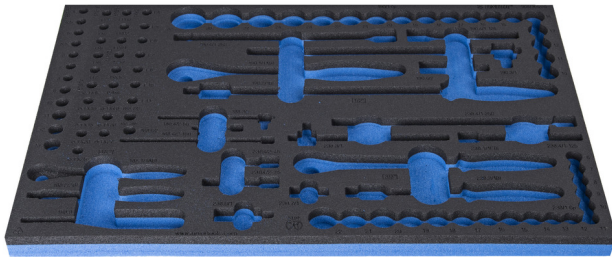

# SOS tool tray for 964/30SOS

vI964/30SOS

## Product attributen

- material: low density polyethylene foam
- Tool tray dimension: 564 x 364 x 30 mm
- Compatible with drawers of Eurostyle, Eurovision, Euromotion, Europlus and Hercules (front drawers) line

621379

L

564

B

364

H

30

138