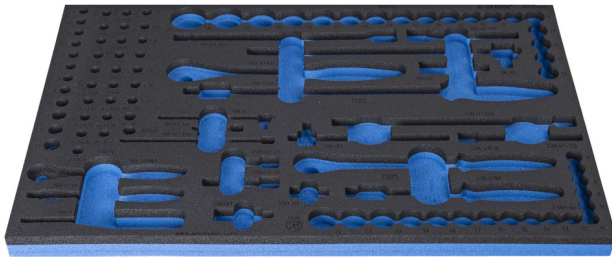

SOS tool tray for 964/30SOS

vI964/30SOS

Profiles

Product features

- material: low density polyethylene foam
- Tool tray dimension: 564 x 364 x 30 mm
- Compatible with drawers of Eurostyle, Eurovision, Euromotion, Europlus and Hercules (front drawers) line

621379

L

564

B

364

H

30

138

* Images of products are symbolic. All dimensions are in mm, and weight in grams. All listed dimensions may vary in tolerance.