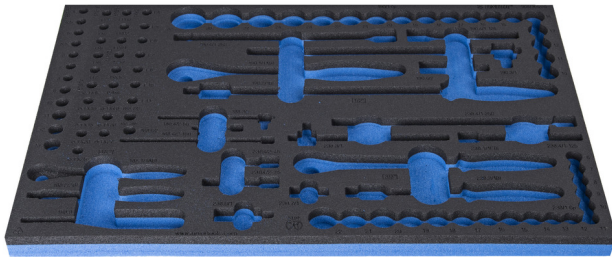

# SOS tool tray for 964/30SOS

vI964/30SOS

## Profiles

## Product features

- material: low density polyethylene foam
- Tool tray dimension: 564 x 364 x 30 mm
- Compatible with drawers of Eurostyle, Eurovision, Europlus and Hercules (front drawers) line

621379

L

564

B

364

H

30

138

\* Images of products are symbolic. All dimensions are in mm, and weight in grams. All listed dimensions may vary in tolerance.