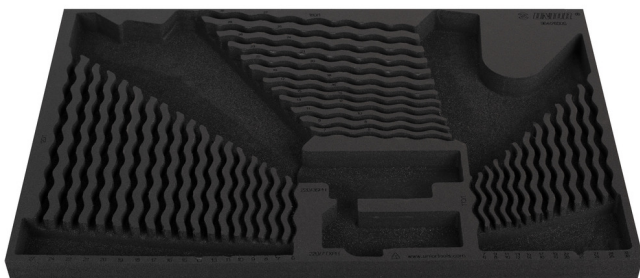

# Modul SOS pentru 964/28SOS

VI964/28SOS

## Profile

## Caracteristicile produsului

- material: spuma polietilena de joasa densitate
- Tool tray dimension: 564 x 364 x 30 mm
- Compatible with drawers of Eurostyle, Eurovision, Euromotion, Europlus and Hercules (front drawers) line