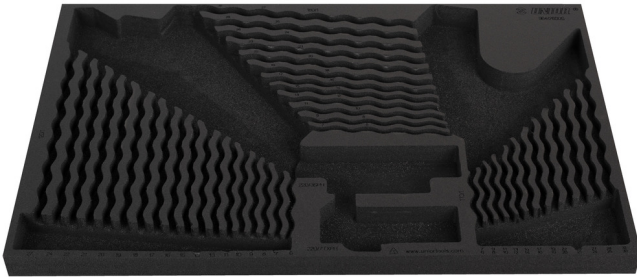

# SOS tool tray for 964/28SOS

VI964/28SOS

## Product attributen

- materiaal: polyethyleenschuim met lage dichtheid
- Tool tray dimension: 564 x 364 x 30 mm
- Compatible with drawers of Eurostyle, Eurovision, Euromotion, Europlus and Hercules (front drawers) line