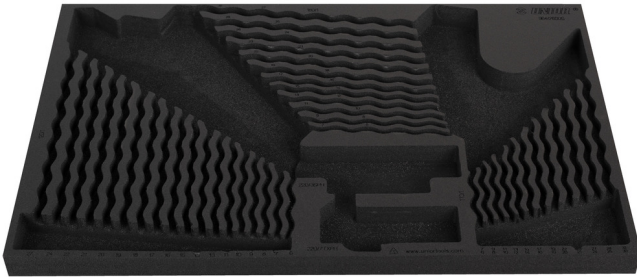

SOS tool tray for 964/28SOS

vI964/28SOS

프로파일

제품 특징

- material: low density polyethylene foam
- Tool tray dimension: 564 x 364 x 30 mm
- Compatible with drawers of Eurostyle, Eurovision, Euromotion, Europlus and Hercules (front drawers) line

621377

L

564

B

364

H

30

111

* Images of products are symbolic. All dimensions are in mm, and weight in grams. All listed dimensions may vary in tolerance.