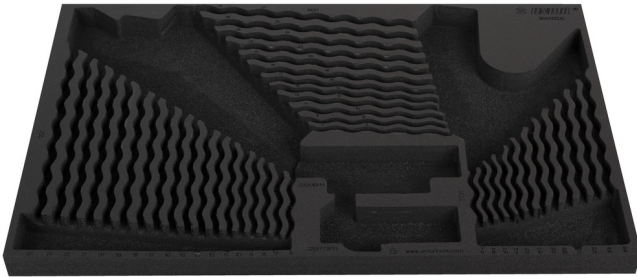

SOS tool tray for 964/28SOS

vI964/28SOS

프로파일

제품 특징

- material: low density polyethylene foam
- Tool tray dimension: 564 x 364 x 30 mm
- Compatible with drawers of Eurostyle, Eurovision, Euromotion, Europlus and Hercules (front drawers) line

621377

L

564

B

364

H

30

111