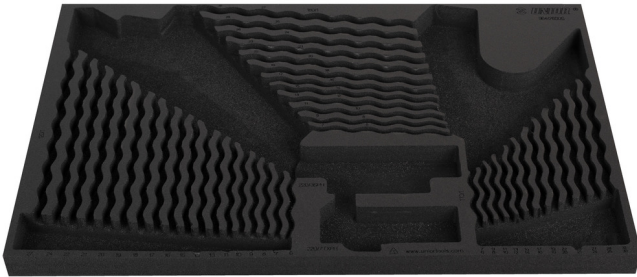

SOS tool tray for 964/28SOS

vI964/28SOS

Profiles

Product features

- material: low density polyethylene foam
- Tool tray dimension: 564 x 364 x 30 mm
- Compatible with drawers of Eurostyle, Eurovision, Euromotion, Europlus and Hercules (front drawers) line

621377

L

564

B

364

H

30

111

* Images of products are symbolic. All dimensions are in mm, and weight in grams. All listed dimensions may vary in tolerance.