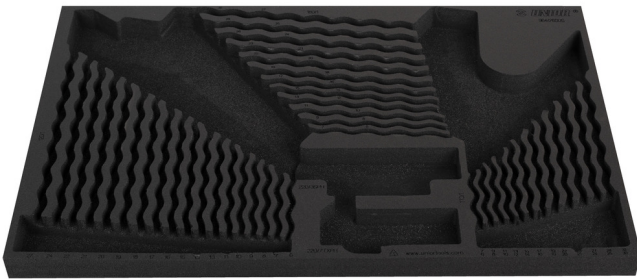

SOS tool tray for 964/28SOS

vI964/28SOS

Profiles

Product features

- material: low density polyethylene foam
- Tool tray dimension: 564 x 364 x 30 mm
- Compatible with drawers of Eurostyle, Eurovision, Euromotion, Europlus and Hercules (front drawers) line

621377

L

564

B

364

H

30

111

* Images of products are symbolic. All dimensions are in mm, and weight is in grams. All listed dimensions may vary in tolerance.