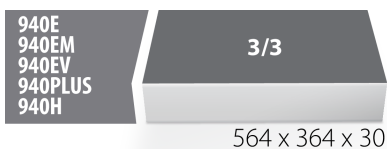

SOS tool tray for 964/28SOS

vI964/28SOS

Profiles

Product features

- material: low density polyethylene foam
- Tool tray dimension: 564 x 364 x 30 mm
- Compatible with drawers of Eurostyle, Eurovision, Euromotion, Europlus and Hercules (front drawers) line

621377

L

564

B

364

H

30

111

* Images of products are symbolic. All dimensions are in mm, and weight in grams. All listed dimensions may vary in tolerance.