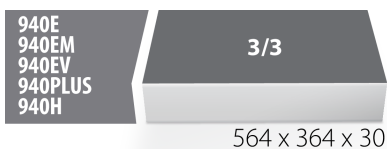

SOS tool tray for 964/28SOS

vI964/28SOS

Profiles

Product features

- material: low density polyethylene foam
- Tool tray dimension: 564 x 364 x 30 mm
- Compatible with drawers of Eurostyle, Eurovision, Euromotion, Europlus and Hercules (front drawers) line

621377

L

564

B

364

H

30

111

* Images of products are symbolic. All dimensions are in mm, and weight is in grams. All listed dimensions may vary in tolerance.