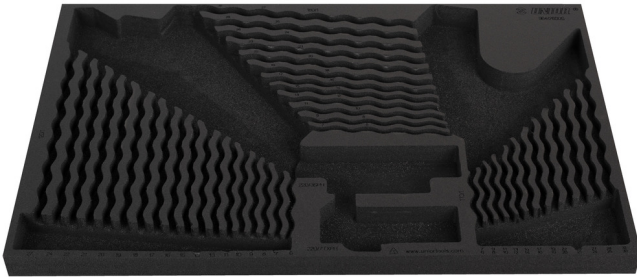

SOS tool tray for 964/28SOS

vI964/28SOS

Profiles

Product features

- material: low density polyethylene foam
- Tool tray dimension: 564 x 364 x 30 mm
- Compatible with drawers of Eurostyle, Eurovision, Europlus and Hercules (front drawers) line

621377

L

564

B

364

H

30

111

* Images of products are symbolic. All dimensions are in mm, and weight in grams. All listed dimensions may vary in tolerance.