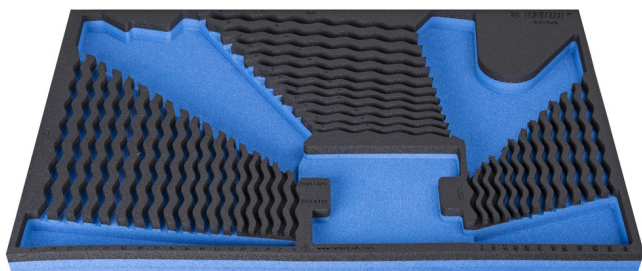

SOS tool tray for 964/28SOS

vi964/28SOS

Profiles

[./eng/support/warranty.](#)

Product features

- material: low density polyethylene foam
- Tool tray dimension: 564 x 364 x 30 mm
- Compatible with drawers of Eurostyle, Eurovision, Europlus and Hercules (front drawers) line

940E
940EV
920PLUS

3/3

564 x 364 x 30

L

B

H

621377

564