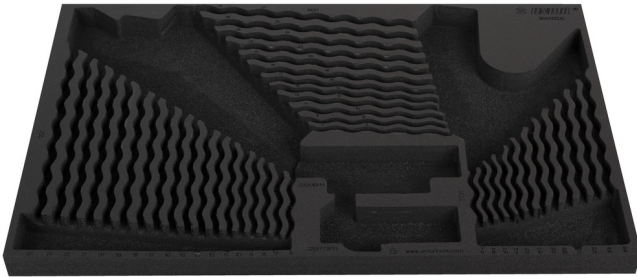

964/28SOS的SOS工具托盘

vI964/28SOS

配置文件

产品属性

- 材料：低密度聚乙烯泡沫
- Tool tray dimension: 564 x 364 x 30 mm
- Compatible with drawers of Eurostyle, Eurovision, Euromotion, Europlus and Hercules (front drawers) line

621377

L

564

B

364

H

30

111

* Images of products are symbolic. All dimensions are in mm, and weight is in grams. All listed dimensions may vary in tolerance.