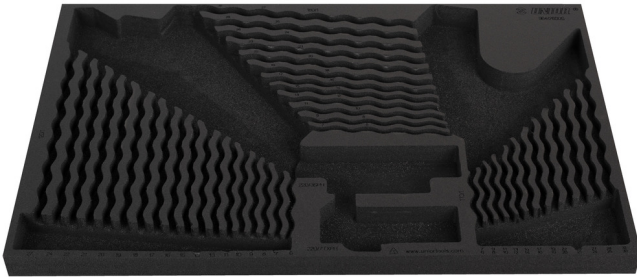

964/28SOS的SOS工具托盘

vI964/28SOS

配置文件

产品属性

- 材料：低密度聚乙烯泡沫
- Tool tray dimension: 564 x 364 x 30 mm
- Compatible with drawers of Eurostyle, Eurovision, Euromotion, Europlus and Hercules (front drawers) line

621377

L

564

B

364

H

30

111

* Images of products are symbolic. All dimensions are in mm, and weight in grams. All listed dimensions may vary in tolerance.