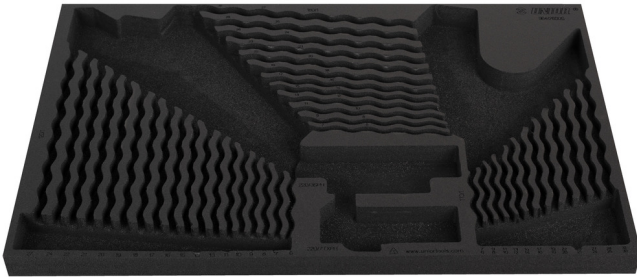

SOS tool tray for 964/28SOS

VI964/28SOS

Profielen

Product attributen

- material: low density polyethylene foam
- Tool tray dimension: 564 x 364 x 30 mm
- Compatible with drawers of Eurostyle, Eurovision, Euromotion, Europlus and Hercules (front drawers) line

621377

L

564

B

364

H

30

111