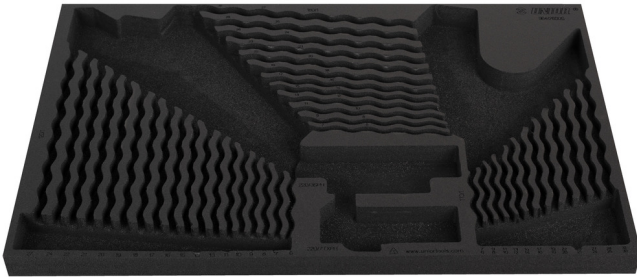

SOS tool tray for 964/28SOS

VI964/28SOS

Profielen

Product attributen

- material: low density polyethylene foam
- Tool tray dimension: 564 x 364 x 30 mm
- Compatible with drawers of Eurostyle, Eurovision, Europlus and Hercules (front drawers) line

621377

L

564

B

364

H

30

111