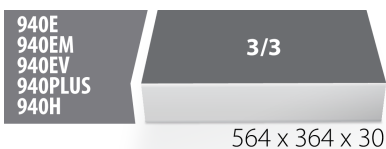

## Product attributen

- material: low density polyethylene foam
- Tool tray dimension: 564 x 364 x 30 mm
- Compatible with drawers of Eurostyle, Eurovision, Euromotion, Europlus and Hercules (front drawers) line