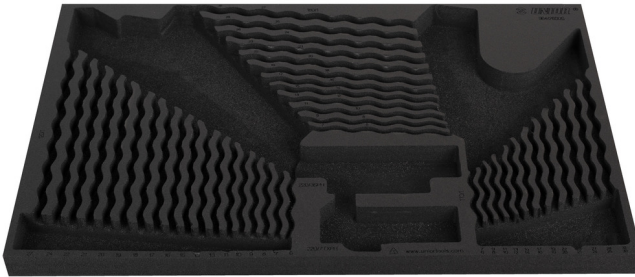

# SOS tool tray for 964/28SOS

VI964/28SOS

## Product attributen

- material: low density polyethylene foam
- Tool tray dimension: 564 x 364 x 30 mm
- Compatible with drawers of Eurostyle, Eurovision, Euromotion, Europlus and Hercules (front drawers) line