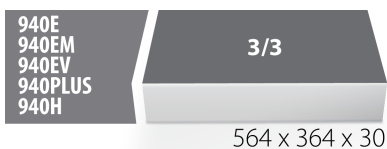

## Product features

- material: low density polyethylene foam
- Tool tray dimension: 564 x 364 x 30 mm
- Compatible with drawers of Eurostyle, Eurovision, Euromotion, Europlus and Hercules (front drawers) line