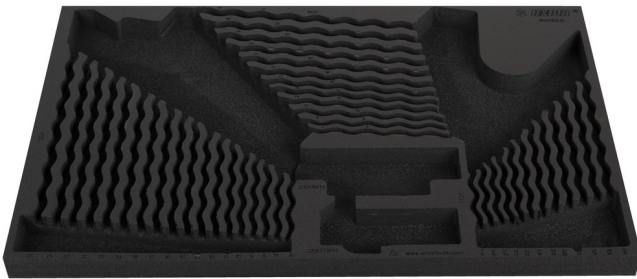

# SOS tool tray for 964/28SOS

VI964/28SOS

## Product features

- material: low density polyethylene foam
- Tool tray dimension: 564 x 364 x 30 mm
- Compatible with drawers of Eurostyle, Eurovision, Euromotion, Europlus and Hercules (front drawers) line