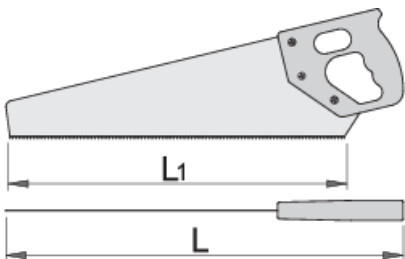

Hand saw

757

프로파일

제품 특징

- material: premium flex plus carbon steel
- handle polystyrene

609423

L1

400

L

493

408

* Images of products are symbolic. All dimensions are in mm, and weight in grams. All listed dimensions may vary in tolerance.