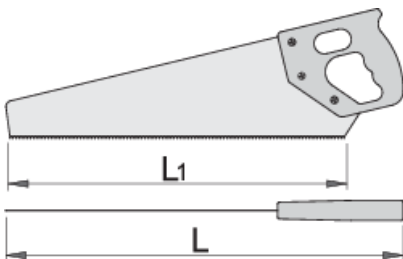

## 제품 특징

- material: premium flex plus carbon steel
- handle polystyrene

609423

L1

400

L

493

408

\* Images of products are symbolic. All dimensions are in mm, and weight is in grams. All listed dimensions may vary in tolerance.