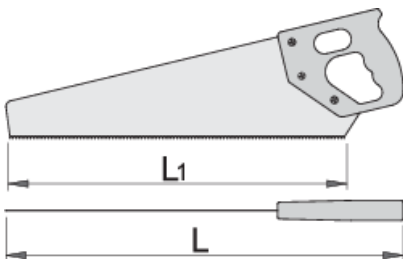

## 제품 특징

- material: premium flex plus carbon steel
- handle polystyrene

609423

L1

400

L

493

408

\* Images of products are symbolic. All dimensions are in mm, and weight in grams. All listed dimensions may vary in tolerance.