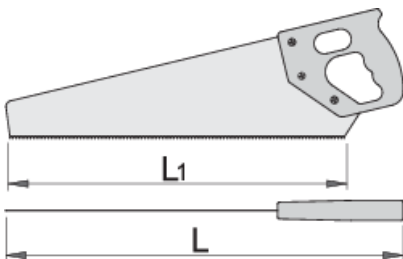

Hand saw

757

프로파일

제품 특징

- material: premium flex plus carbon steel
- handle polystyrene

609423

L1

400

L

493

408

* Images of products are symbolic. All dimensions are in mm, and weight in grams. All listed dimensions may vary in tolerance.