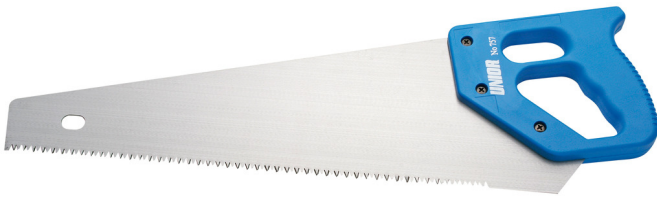

Hand saw

757

Profiles

Product features

- material: premium flex plus carbon steel
- handle polystyrene

609423

L1

400

L

493

408

* Images of products are symbolic. All dimensions are in mm, and weight in grams. All listed dimensions may vary in tolerance.