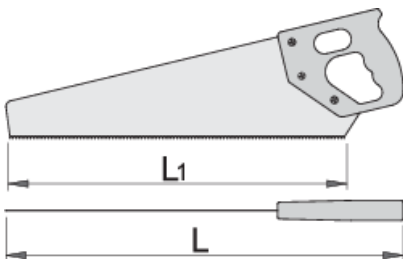

Hand saw

757

Profiles

Product features

- material: premium flex plus carbon steel
- handle polystyrene

609423

L1

400

L

493

408

* Images of products are symbolic. All dimensions are in mm, and weight in grams. All listed dimensions may vary in tolerance.