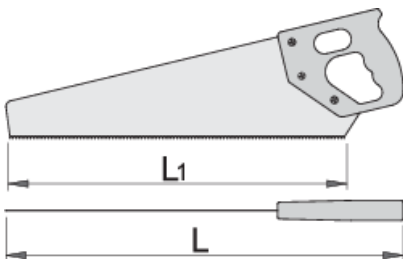

609423

L1

400

L

493

408

* Images of products are symbolic. All dimensions are in mm, and weight in grams. All listed dimensions may vary in tolerance.