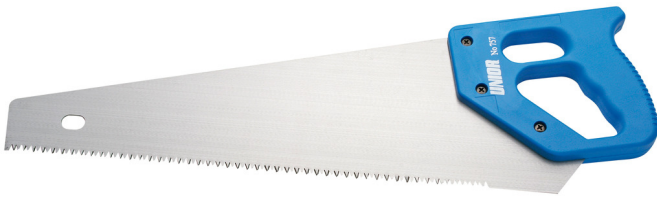

# Hand saw

757

## Product features

- material: premium flex plus carbon steel
- handle polystyrene

609423

L1

400

L

493

408