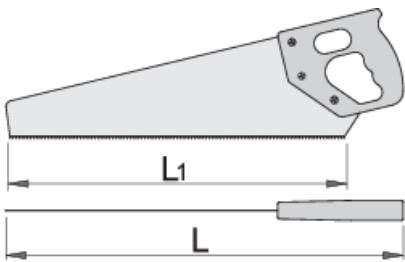

手动锯

757

配置文件

产品属性

- 材料：锯片碳素工具钢
- 聚苯乙烯把手

609423

L1

400

L

493

408

* Images of products are symbolic. All dimensions are in mm, and weight in grams. All listed dimensions may vary in tolerance.