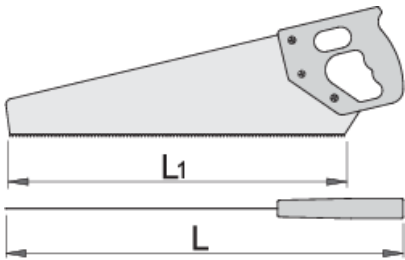

## 产品属性

- 材料：锯片碳素工具钢
- 聚苯乙烯把手

609423

L1

400

L

493

408

\* Images of products are symbolic. All dimensions are in mm, and weight is in grams. All listed dimensions may vary in tolerance.