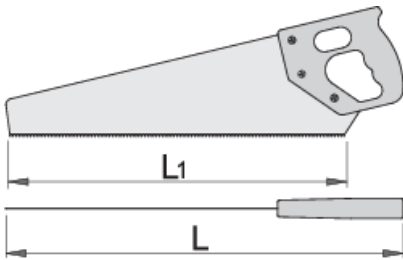

手动锯

757

配置文件

产品属性

- 材料：锯片碳素工具钢
- 聚苯乙烯把手

609423

L1

400

L

493

408

* Images of products are symbolic. All dimensions are in mm, and weight in grams. All listed dimensions may vary in tolerance.