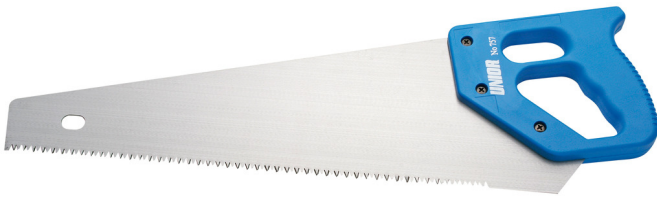

手动锯

757

配置文件

产品属性

- 材料：锯片碳素工具钢
- 聚苯乙烯把手

609423

L1

400

L

493

408

* Images of products are symbolic. All dimensions are in mm, and weight in grams. All listed dimensions may vary in tolerance.