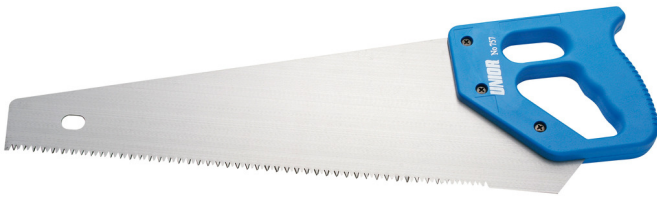

手动锯

757

配置文件

产品属性

- 材料：锯片碳素工具钢
- 聚苯乙烯把手

609423

L1

400

L

493

408

* Images of products are symbolic. All dimensions are in mm, and weight is in grams. All listed dimensions may vary in tolerance.