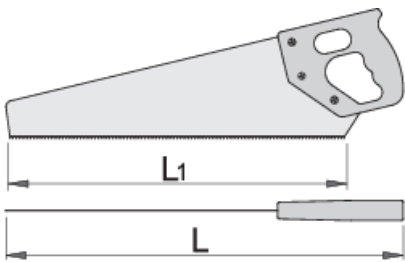

手动锯

757

配置文件

产品属性

- 材料：锯片碳素工具钢
- 聚苯乙烯把手

609423

L1

400

L

493

408

* Images of products are symbolic. All dimensions are in mm, and weight is in grams. All listed dimensions may vary in tolerance.