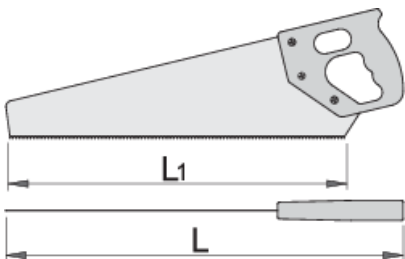

## Product features

- material: premium flex plus carbon steel
- handle polystyrene

609423

L1

400

L

493

408

\* Images of products are symbolic. All dimensions are in mm, and weight is in grams. All listed dimensions may vary in tolerance.