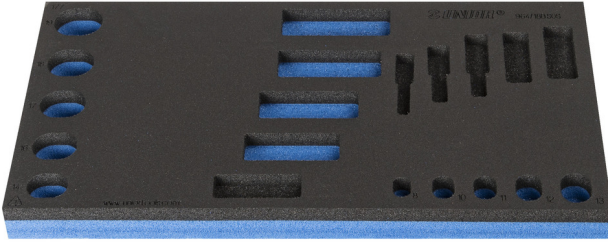

# 964/18BSOS için SOS alet tepsisi

VI964/18BSOS

## Product features

- malzeme: düşük yoğunluklu polietilen köpük
- Tool tray dimension: 188 x 364 x 30 mm
- Compatible with drawers of Eurostyle, Eurovision, Euromotion, Europlus and Hercules (front drawers) line