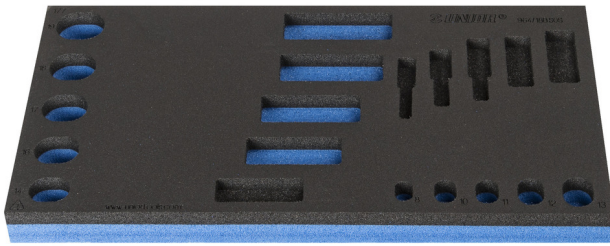

# SOS tool tray for 964/18BSOS

vI964/18BSOS

## 제품 특징

- material: low density polyethylene foam
- Tool tray dimension: 188 x 364 x 30 mm
- Compatible with drawers of Eurostyle, Eurovision, Europlus and Hercules (front drawers) line

621227

L

188

B

364

H