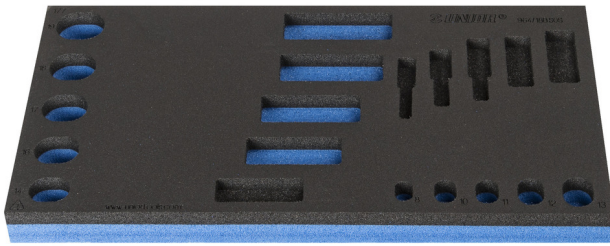

SOS tool tray for 964/18BSOS

vI964/18BSOS

프로파일

제품 특징

- material: low density polyethylene foam
- Tool tray dimension: 188 x 364 x 30 mm
- Compatible with drawers of Eurostyle, Eurovision, Euromotion, Europlus and Hercules (front drawers) line

621227

L

188

B

364

H

30

54