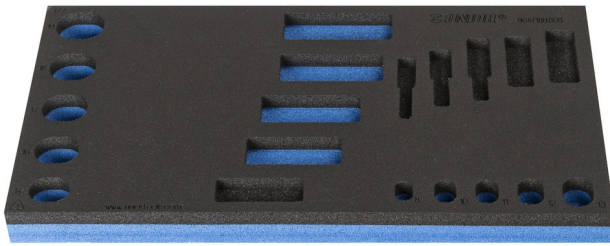

SOS tool tray for 964/18BSOS

vI964/18BSOS

Profiles

Product features

- material: low density polyethylene foam
- Tool tray dimension: 188 x 364 x 30 mm
- Compatible with drawers of Eurostyle, Eurovision, Euromotion, Europlus and Hercules (front drawers) line

621227

L

188

B

364

H

30

54