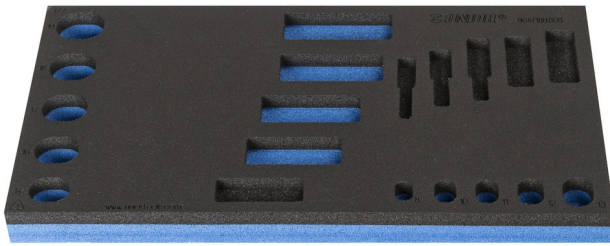

964/18BSOS的SOS工具托盘

vI964/18BSOS

配置文件

产品属性

- 材料：低密度聚乙烯泡沫
- Tool tray dimension: 188 x 364 x 30 mm
- Compatible with drawers of Eurostyle, Eurovision, Euromotion, Europlus and Hercules (front drawers) line

621227

L

188

B

364

H

30

54

* Images of products are symbolic. All dimensions are in mm, and weight in grams. All listed dimensions may vary in tolerance.