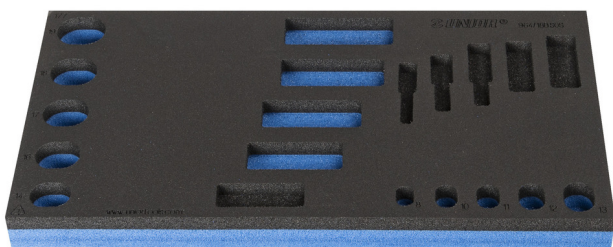

# SOS uložak za art. 964/18BSOS

vI964/18BSOS

## Atributi proizvoda

- materijal: polietilenska pjena male gustoće
- Tool tray dimension: 188 x 364 x 30 mm
- Compatible with drawers of Eurostyle, Eurovision, Euromotion, Europlus and Hercules (front drawers) line

621227

L

188

B

364

H

30

54