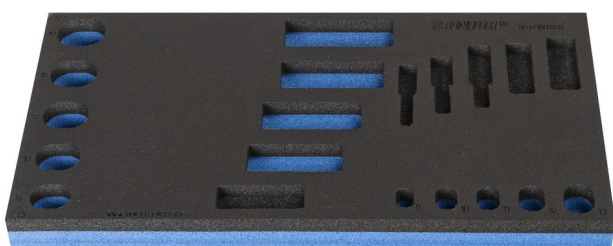

SOS uložak za art. 964/18BSOS

vI964/18BSOS

Profili

Atributi proizvoda

- materijal: polietilenska pjena male gustoće
- Tool tray dimension: 188 x 364 x 30 mm
- Compatible with drawers of Eurostyle, Eurovision, Euromotion, Europlus and Hercules (front drawers) line

621227

L

188

B

364

H

30

54