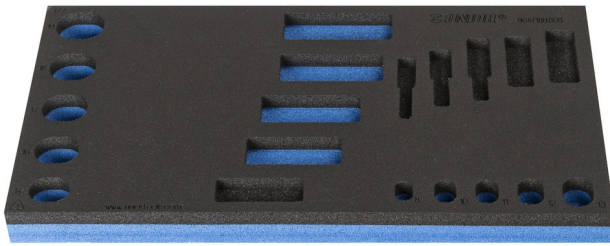

SOS tool tray for 964/18BSOS

vI964/18BSOS

Profielen

Product attributen

- material: low density polyethylene foam
- Tool tray dimension: 188 x 364 x 30 mm
- Compatible with drawers of Eurostyle, Eurovision, Euromotion, Europlus and Hercules (front drawers) line

621227

L

188

B

364

H

30

54