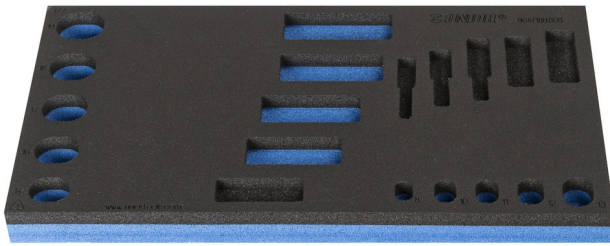

# SOS tool tray for 964/18BSOS

VI964/18BSOS

## Product attributen

- material: low density polyethylene foam
- Tool tray dimension: 188 x 364 x 30 mm
- Compatible with drawers of Eurostyle, Eurovision, Euromotion, Europlus and Hercules (front drawers) line