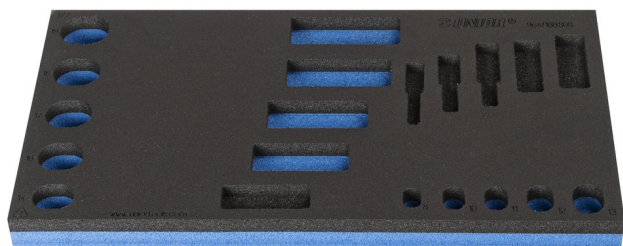

SOS tool tray for 964/18BSOS

vi964/18BSOS

Profiles

[./ar/support/warranty](/ar/support/warranty)

Product features

- material: low density polyethylene foam
- Tool tray dimension: 188 x 364 x 30 mm
- Compatible with drawers of Eurostyle, Eurovision, Europlus and Hercules (front drawers) line