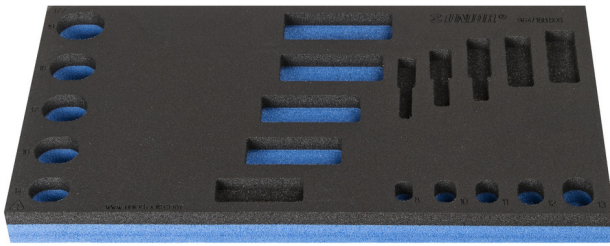

SOS tool tray for 964/18BSOS

vI964/18BSOS

Profiles

Product features

- material: low density polyethylene foam
- Tool tray dimension: 188 x 364 x 30 mm
- Compatible with drawers of Eurostyle, Eurovision, Europlus and Hercules (front drawers) line

621227

L

188

B

364

H

30

54