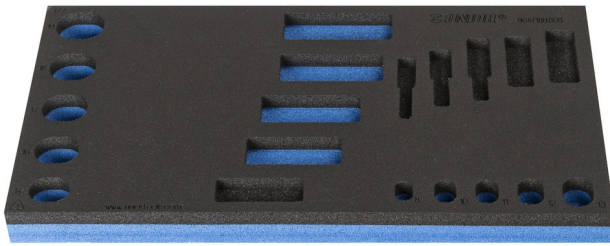

# SOS tool tray for 964/18BSOS

vI964/18BSOS

## Product features

- material: low density polyethylene foam
- Tool tray dimension: 188 x 364 x 30 mm
- Compatible with drawers of Eurostyle, Eurovision, Euromotion, Europlus and Hercules (front drawers) line