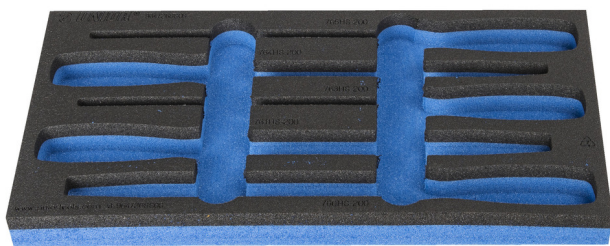

# Modul SOS pentru 964/26SSOS

vI964/26SSOS

## Profile

## Caracteristicile produsului

- material: spuma polietilena de joasa densitate
- Tool tray dimension: 188 x 364 x 30 mm
- Compatible with drawers of Eurostyle, Eurovision, Euromotion, Europlus and Hercules (front drawers) line

620903

L

188

B

364

H

30

49