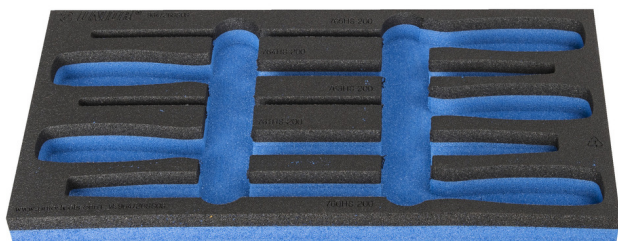

SOS tool tray for 964/26SSOS

vi964/26SSOS

Profiles

[\(/eng/support/warranty\)](#)

Product features

- material: low density polyethylene foam
- Tool tray dimension: 188 x 364 x 30 mm
- Compatible with drawers of Eurostyle, Eurovision, Europlus and Hercules (front drawers) line

	L	B	H	
620903	188	364	30	49

Retail packaging

	MA	MB	MC	
620903	188	364	30	53

Transport packaging

620903

1

TA

TB