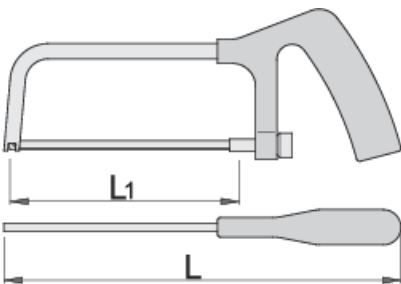

612164

L1

150

L

260

192

* Images of products are symbolic. All dimensions are in mm, and weight in grams. All listed dimensions may vary in tolerance.

스페어 파트