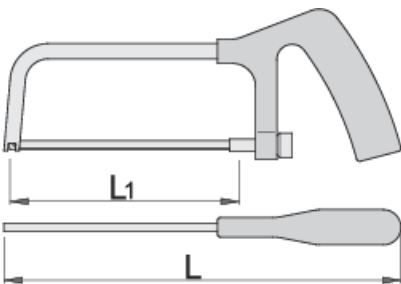

Saw

753P

프로파일

제품 특징

- plastic handle
- replaceable blade

612164

L1

150

L

260

192

* Images of products are symbolic. All dimensions are in mm, and weight in grams. All listed dimensions may vary in tolerance.

스페어 파트

Spare blade for 753P, 753W and 753VDE, 2 pcs set

관련 제품

Saw