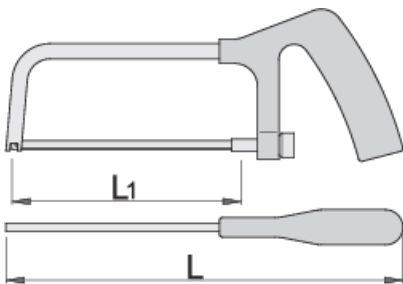

## 제품 특징

- plastic handle
- replaceable blade

612164

L1

150

L

260

192

\* Images of products are symbolic. All dimensions are in mm, and weight in grams. All listed dimensions may vary in tolerance.