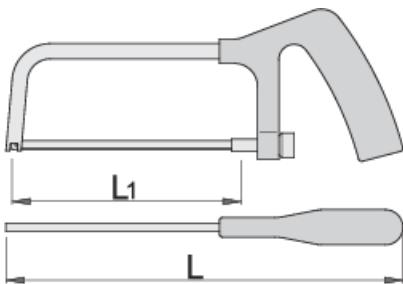

Saw

753P

Profiles

Product features

- plastic handle
- replaceable blade

612164

L1

150

L

260

192

* Images of products are symbolic. All dimensions are in mm, and weight in grams. All listed dimensions may vary in tolerance.

Spare parts

Spare blade for 753P, 753W and 753VDE, 2 pcs set

Related products